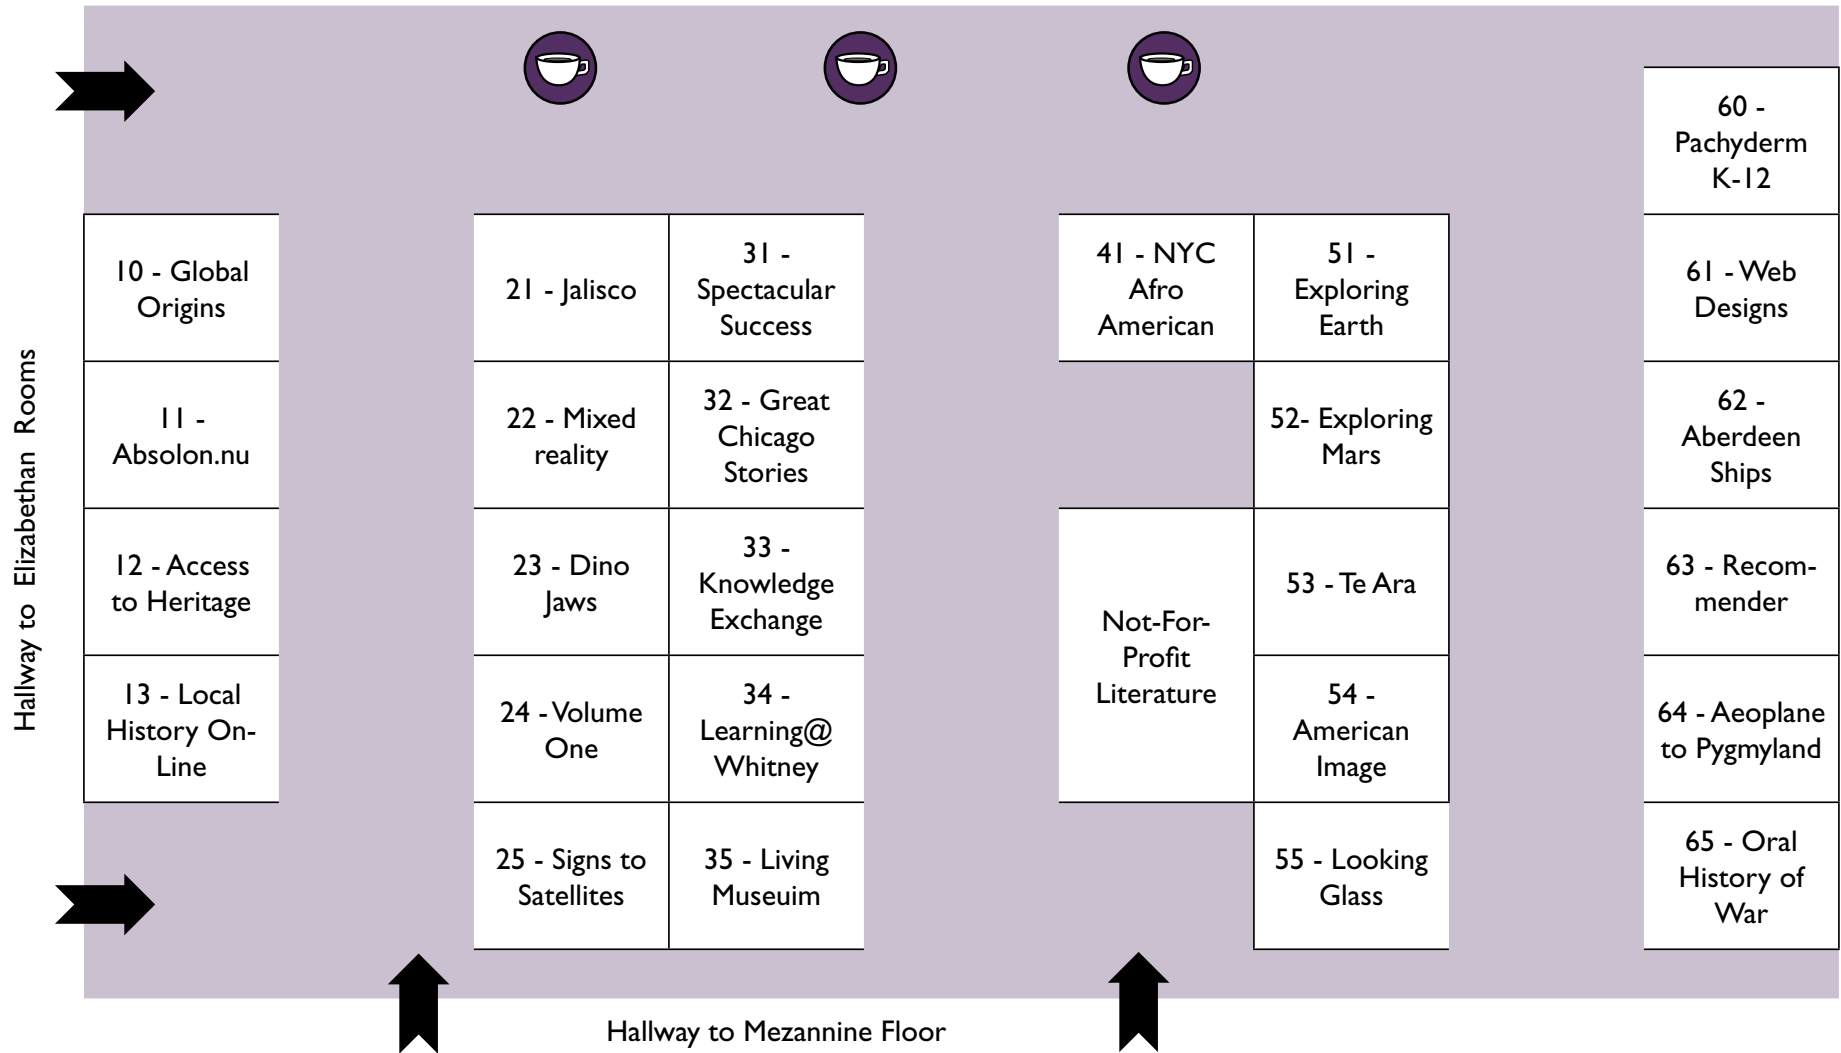

**Demonstration I: 8:00 am - 9:30 am California East / West**

**Demonstration 2: 9:30 am - 11:00 am California East / West**