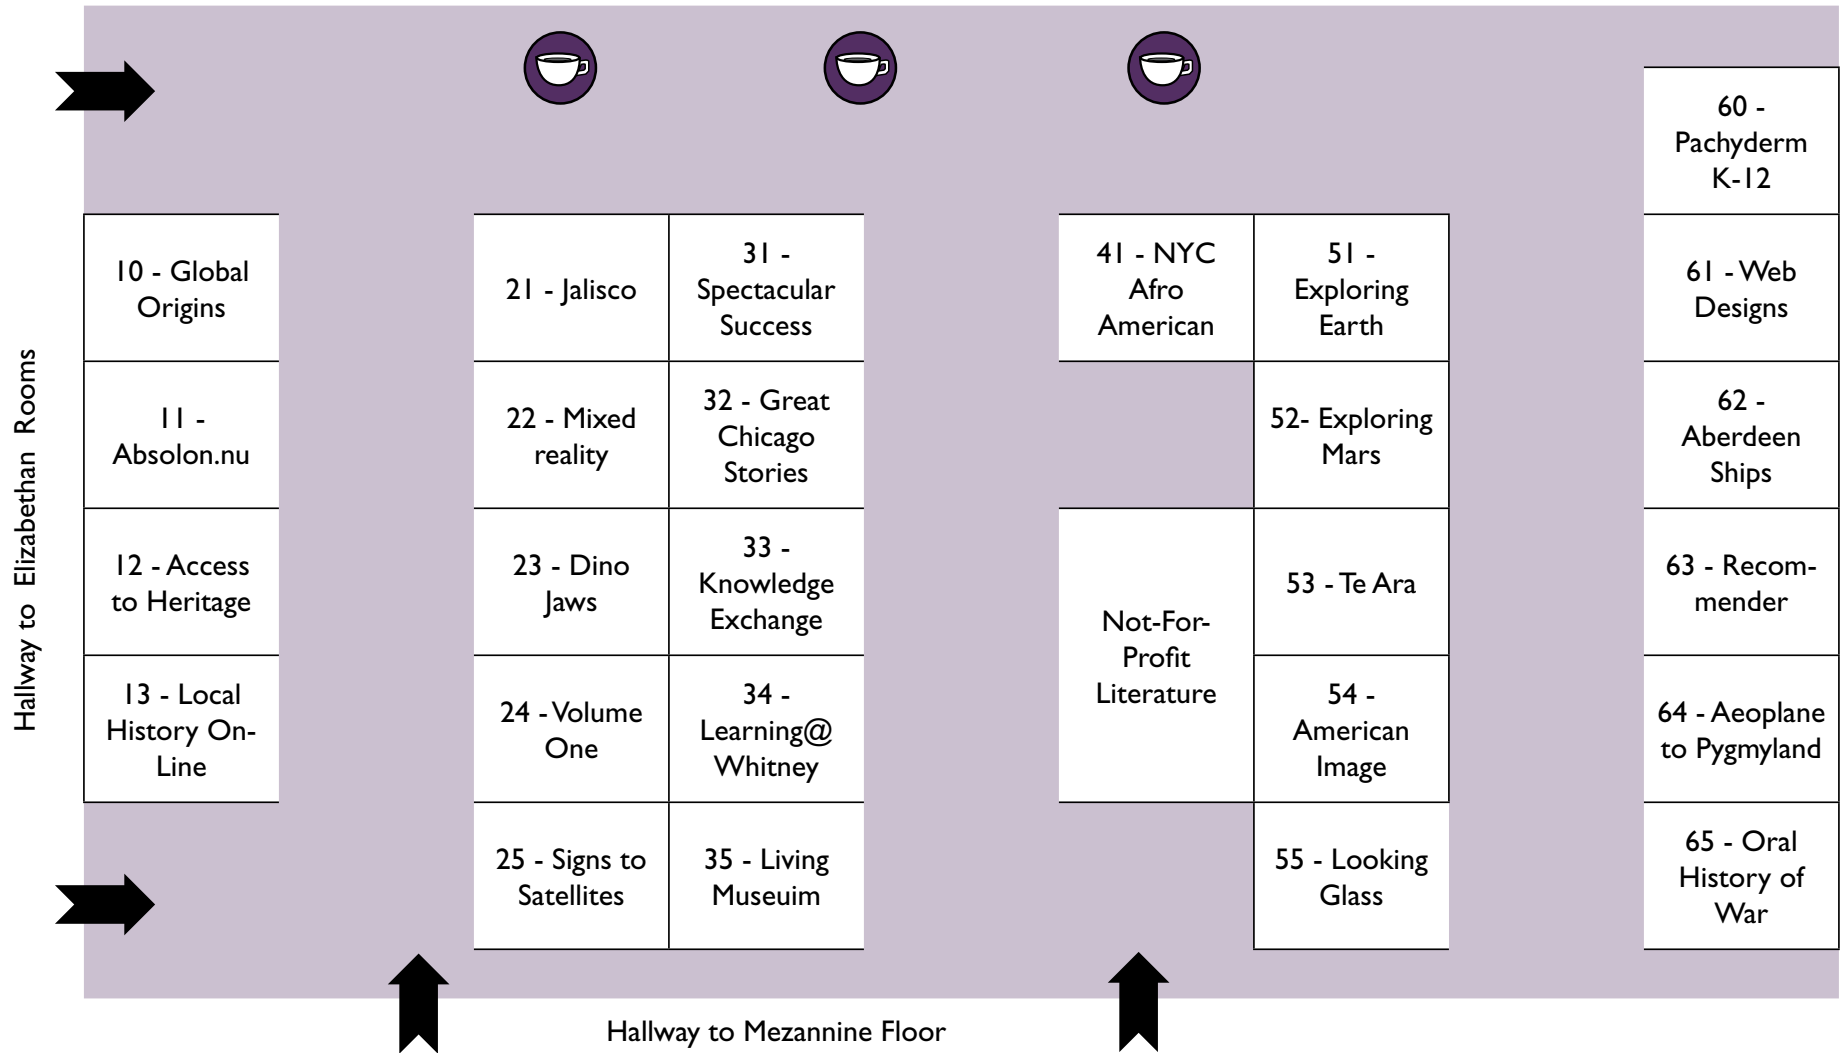

Demonstration I: 8:00 am - 9:30 am California East / West

Demonstration 2: 9:30 am - 11:00 am California East / West